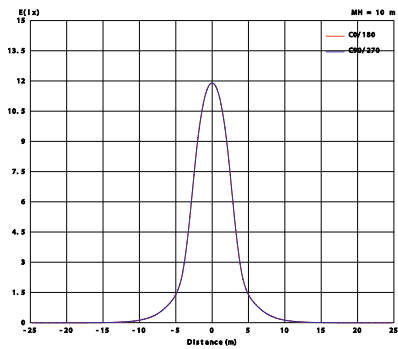

73-83
MM

H 41
MM

95MM

- BRANDKLASSAD
- UTBYTBAR LED-MODUL

- FIREPROOF
- REPLACEABLE LED MODULE

Height	Eavg, Emax	Angle: 33.94 deg	Diameter
1m	851.9, 1190l x		61.02cm
2m	213.0, 297.5l x		122.05cm
3m	94.66, 132.2l x		183.07cm
4m	53.25, 74.38l x		244.09cm
5m	34.08, 47.60l x		305.12cm
6m	23.66, 33.06l x		366.14cm
7m	17.39, 24.29l x		427.16cm
8m	13.31, 18.59l x		488.19cm
9m	10.52, 14.69l x		549.21cm
10m	8.519, 11.90l x		610.23cm