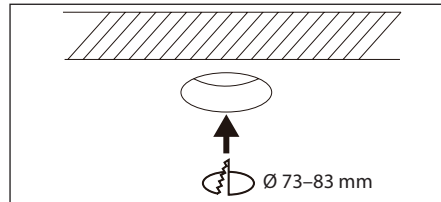

2. Borra hål i taket/Drill hole in ceiling