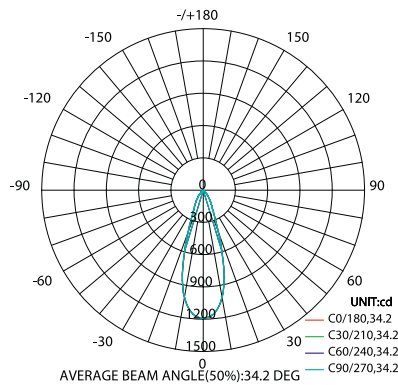

ROHS CE

IP40
IP65

350MA
LED 1x5,2W
LIGHT SOURCE WATT

1575
CD

CRI: 90

36°

SDCM <3

LIFETIME
L70B50: >54,000H
L80B50: >47,000H

73-83
MM

H 41
MM

95MM

- BRANDKLASSAD
- UTBYTBAR LED-MODUL

- FIREPROOF
- REPLACEABLE LED MODULE

Height	Eavg, Emax	Angle: 33.94 deg	Diameter
1m	851.9, 1190l x		61.02cm
2m	213.0, 297.5l x		122.05cm
3m	94.66, 132.2l x		183.07cm
4m	53.25, 74.38l x		244.09cm
5m	34.08, 47.60l x		305.12cm
6m	23.66, 33.06l x		366.14cm
7m	17.39, 24.29l x		427.16cm
8m	13.31, 18.59l x		488.19cm
9m	10.52, 14.69l x		549.21cm
10m	8.519, 11.90l x		610.23cm